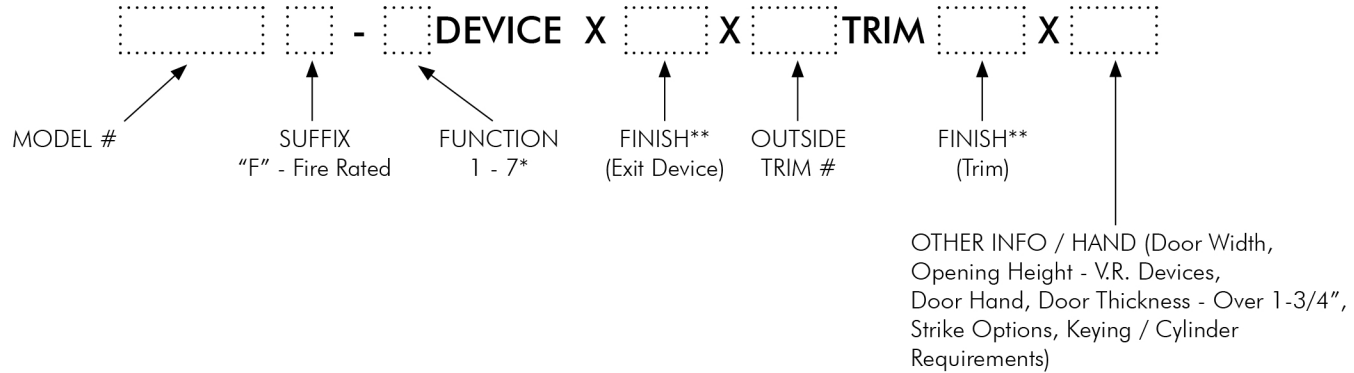

# How to Order

# FOR EXIT DEVICES:

N1500, N1550, N1650, N1700(F),  
N1750(F), N1800(F), N500, N550,  
N650, N700(F), N750(F)

\* For device functions, please refer to EXTERIOR TRIM (see page 12) and LEVER TRIM (see page 13).  
NOTE: DEVICE FUNCTION 1 is Exit Device Only, NO TRIM