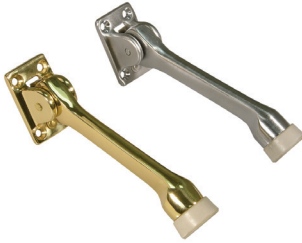

WALL STOP (HEAVY DUTY)

DR1630

- Non-marking rubber bumper.
- Available in various finishes.

KICK-DOWN DOOR STOP

DR1640

- Non-marking rubber bumper.
- Available in various finishes.

PEEL & STICK WALL BUMPER

FR220 D

- Easy peel & stick application.
- Superior abrasion resistance, crack resistant and resilient.
- Non staining and non marring.
- Available in clear and black.

MULLIONS

LOCKWOOD™ 
Since 1878

REGULAR MULLION (NON FIRE)

MG950

- Size: 2" x 3".
- Available in 7', 8' and 10'.
- Material: aluminum.
- With screws, top and bottom brackets.

FIRE RATED MULLION

MG950 F

- Size: 2" x 3".
- Available in 7' and 8'.
- Material: steel tubing.
- Finish: prime coat.
- With screws, top and bottom brackets.
- Fire rated for 3 hrs.

MULLION (NON FIRE)

MG950 S

- Size: 2" x 3".
- Available in 7', 8' and 10'.
- Material: steel tubing.
- Finish: prime coat.
- Also available in stainless steel.
- With screws, top and bottom brackets.